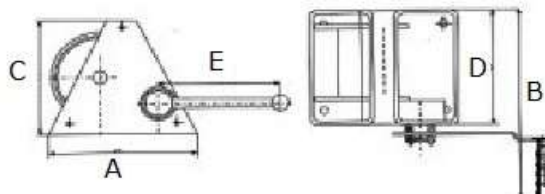

Safetyfactor 4:1
Maintenance-free aluminium
Closed gearbox
Approved for lifting
Power tool mount: 10 mm
Delivered without wire

Art No.	Capacity kg	For wire dia mm	Wire capacity m	Weight Kg
SWA200	200	5	31	7,8

Art No.	Capacity kg	For wire dia max mm	Wire length max mm	A mm	B mm	C mm	D mm	E mm	Weight Kg
IWA0150	150	4	15	180	325	150	150	350	8,0
IWA0300	300	4	15	240	385	200	200	250	16,0
IWA0500	500	7	13	240	385	200	200	250	17,0
IWA1000	1000	9	25	412	485	300	300	350	38,0
IWA2000	2000	13	30	500	585	325	405	350	60,0