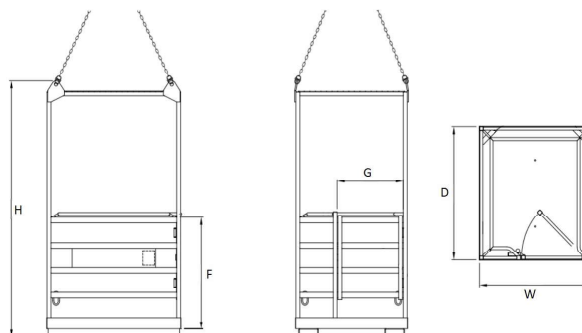

Mandskabskurv for kran / Maintenance Platform for Crane 250 kg / 2 Persons

Anvendes hvor sikkert arbejde i højden er påkrævet
Faldsikringsudstyr kan fæstnes indvendigt i kurven
Låge monteret i den ene side
Godkendt til 2 personer eller 250kg
Leveres med certifikat
Gul lakeret

Used where safe working at height is required
Fall protection equipment can be fastened inside the basket
Doors mounted on one side
Approved for 2 persons or 250kg
Delivered with certificate
Yellow painted

Art No.	WLL kg	H mm	W mm	D mm	G mm (Gate width)	F mm	Fork pockets mm	Weight Kg
MSK120010	250	2315	1000	1200	595	1000	165x65	160