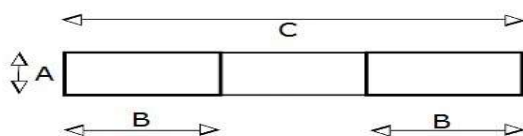

## Mandskabskurv for truck / Maintenance Platform for Truck

Forsynet med skridsikkert gulv  
 Indadgående dør med sikkerheds-lås  
 Udstyret med gaffellås for bedre sikkerhed  
 Leveres som standard, uden hjul - Kan tilkøbes

PU hjul sæt: 2 svivel, 2 svivel m. bremse  
 Hjul dia: 125mm

Nonslip flooring  
 Inward door with safety lock  
 Equipped with fork lock for increased security  
 Delivered as standard, without wheels - Can be purchased

PU wheel set: 2 swivel, 2 swivel with brake  
 Wheel dia: 125mm

A mm	B mm	C mm
85	200	950

Art No.	Max. number of persons	WLL kg	Floor area mm	H mm	W mm	D mm	Fork distance inside mm	Fork distance outside mm	Weight Kg
NK30A	1	300	950x950	2000	950	950	600	690	99
NK30B	2	300	1200x1000	2000	1200	1000	600	690	120
NK30C	1	300	1000x1000	2000	1000	1000	600	690	108

Art No.	WLL kg	H mm	W mm	D mm	G mm (Gate width)	F mm	Fork pockets mm	Weight Kg
MSK120010	250	2315	1000	1200	595	1000	165x65	160